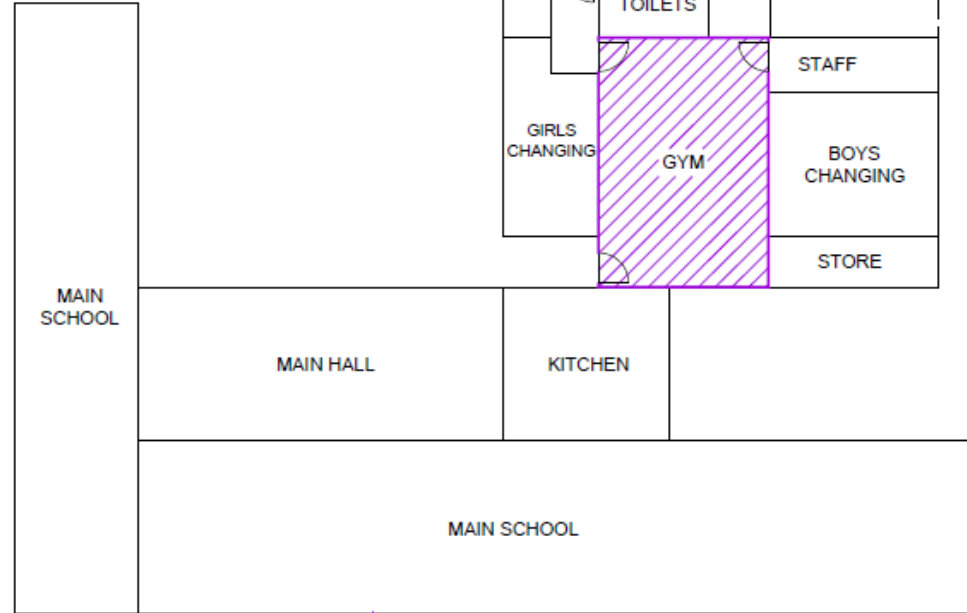

Rib Valley

GYMNASTICS &
TRAMPOLINING

Reach for the Stars

MAIN SCHOOL
ENTRANCE
NO ENTRY FOR RIB
VALLEY

CAR PARK

EDWINSTREE MIDDLE SCHOOL MAP

SCHOOL
ENTRANCE

BOWLING GREEN LANE